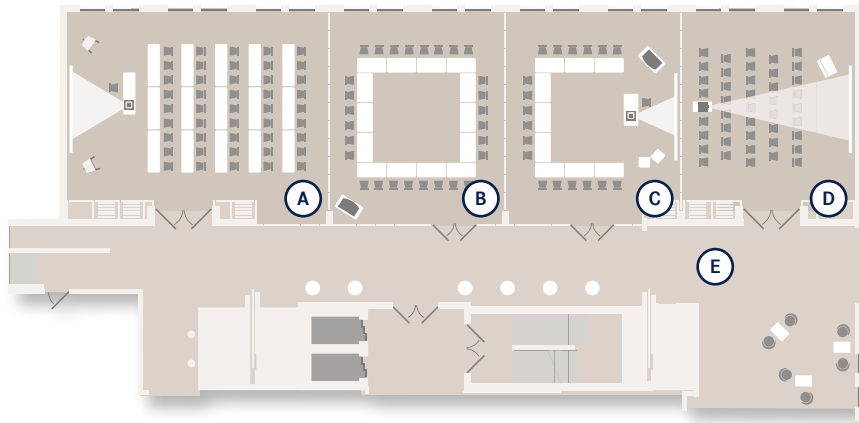

Erdgeschoss · Ground floor