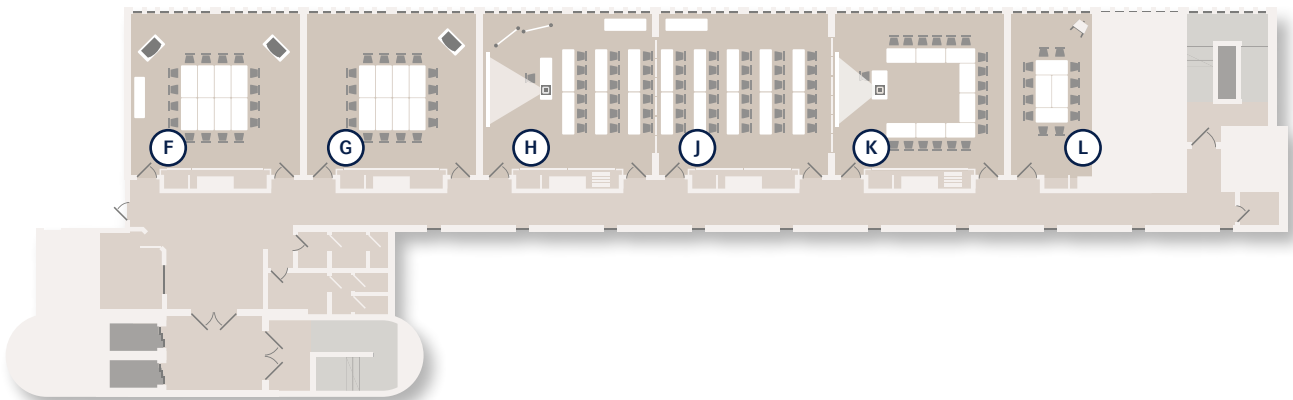

4. Etage · 4th floor

CERTIFIED
BUSINESS
HOTEL

CERTIFIED
CONFERENCE
HOTEL